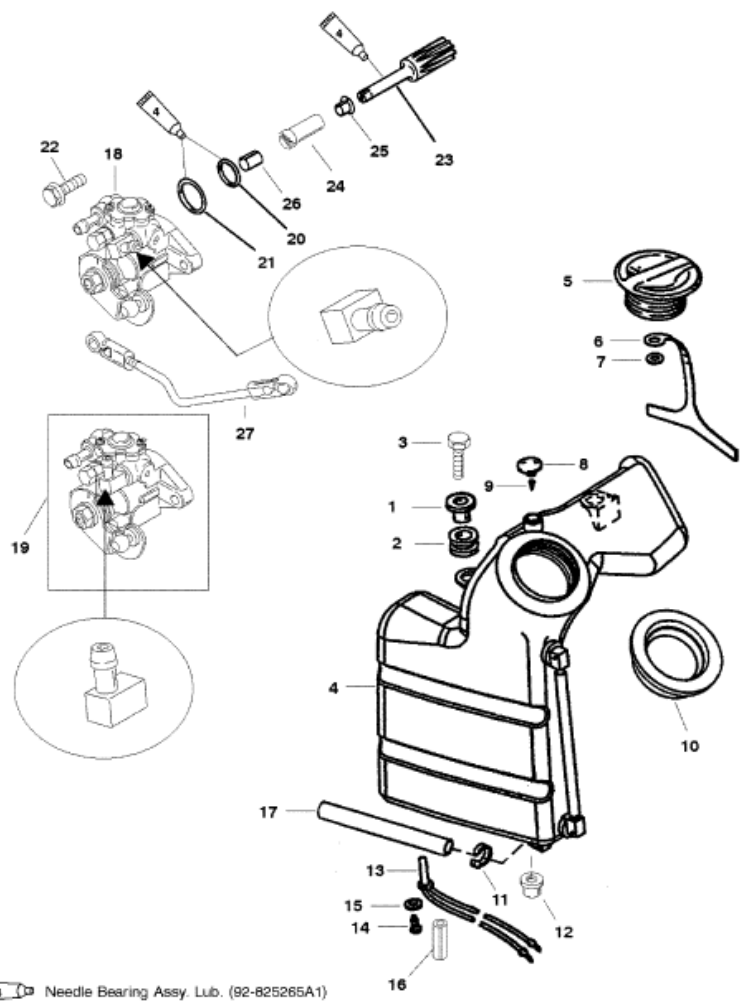

Parts List

Ref	Class	Part	Description	Qty	Comment	Footnote
1	23	822003	BUSHING-FLANGED	2		
2	25	822002	GROMMET	2		
3	10	40011129	SCREW (M6 X 25)	2		
4	1276	828163A 2	OIL TANK ASSEMBLY	1		
5	36	828765A 2	CAP ASSEMBLY	1		
6		NSS	TETHER	1		4
7	11	821285	NUT-PUSH	1		
8		19299A 1	VENT ASSEMBLY	1		
9	21	64871	VALVE	1		
10		816066 2	SEAL	1		
11	54	816311	STA-STRAP	2		
12	25	813644 1	GROMMET	1		
13	87	12886A 6	SWITCH	1		
14	10	58376	SCREW (.164-18 X .375)	1		
15	12	72761	WASHER	1		
16	23	826084	SPACER	1		
17	32	823813 35	TUBING (12 IN.)	1		3
18		818902A 2	OIL INJECTION PUMP	1	(40)	
19		818902A 1	OIL INJECTION PUMP	1	(50)	
20	25	36390	O RING	1		1
21	25	62705	O RING	1		1
22	10	40011108	SCREW (M5 X 20)	2		
23	43	19277	DRIVEN GEAR	1		
24	23	19278A 2	BEARING ASSEMBLY	1		
25	23	17597	BUSHING (FLANGED)	1		
26	23	17596	BUSHING	1		
27		826581A 2	LINK	1		
-	27	828553A97	GASKET SET	1		

Needle Bearing Assy. Lub. (92-825265A1)